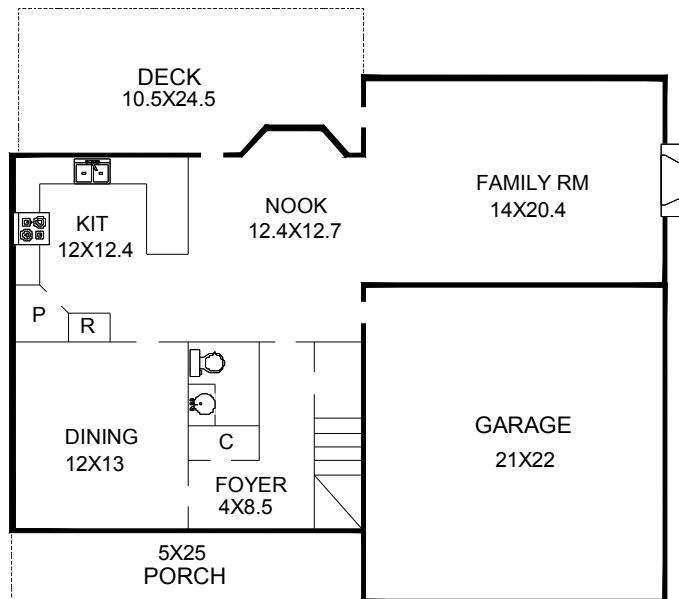

# Building Sketch

Borrower/Client	SKETCH/FLOORPLAN/VIRTUAL/RLT.C			
Property Address	100 Snapdragon Ct.			
City	Cary	County Wake	State NC	Zip Code 27513-2840
Lender	Kathy Williamson			

Sketch by Apex IV™