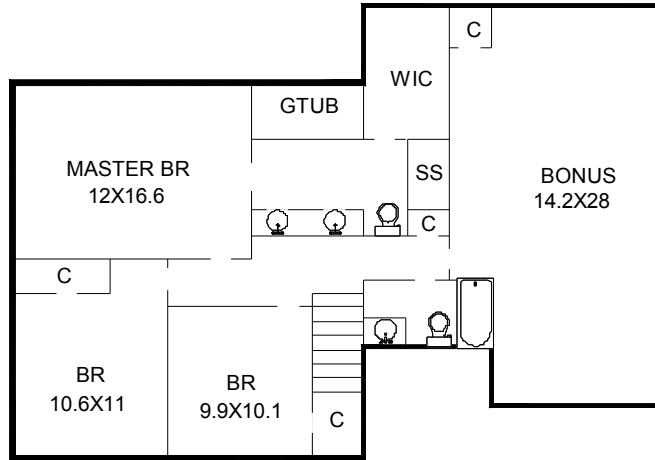

# Building Sketch

Borrower/Client	SKETCH/FLOORPLAN/VIRTUAL/RLT.C			
Property Address	100 Snapdragon Ct.			
City	Cary	County Wake	State NC	Zip Code 27513-2840
Lender	Kathy Williamson			

Sketch by Apex IV™